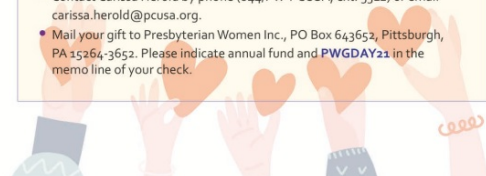

How to Give

- Give on line at www.presbyterianwomen.org/give. Then select **PW Gives Day** and your gift amount. Select a gift of $10 or more (and add a bit extra for a transaction fee). Please scroll and type **PWGDAY21** in the comments box as well as your church and presbytery (or synod) information.
- Contact Carissa Herold by phone (844/PW-PCUSA, ext. 5322) or email carissa.herold@pcusa.org.
- Mail your gift to Presbyterian Women Inc., PO Box 643652, Pittsburgh, PA 15264-3652. Please indicate annual fund and **PWGDAY21** in the memo line of your check.