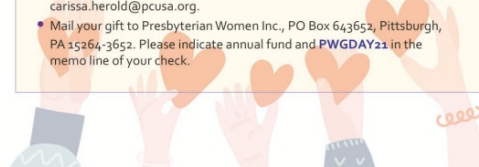

How to Give

- Give on line at www.presbyterianwomen.org/give. Then select **PW Gives Day** and your gift amount. Select a gift of $10 or more (and add a bit extra for a transaction fee). Please scroll and type **PWGDAY21** in the comments box as well as your church and presbytery (or synod) information.
- Contact Carissa Herold by phone (844/PW-PCUSA, ext. 5322) or email carissa.herold@pcusa.org.
- Mail your gift to Presbyterian Women Inc., PO Box 643652, Pittsburgh, PA 15264-3652. Please indicate annual fund and **PWGDAY21** in the memo line of your check.